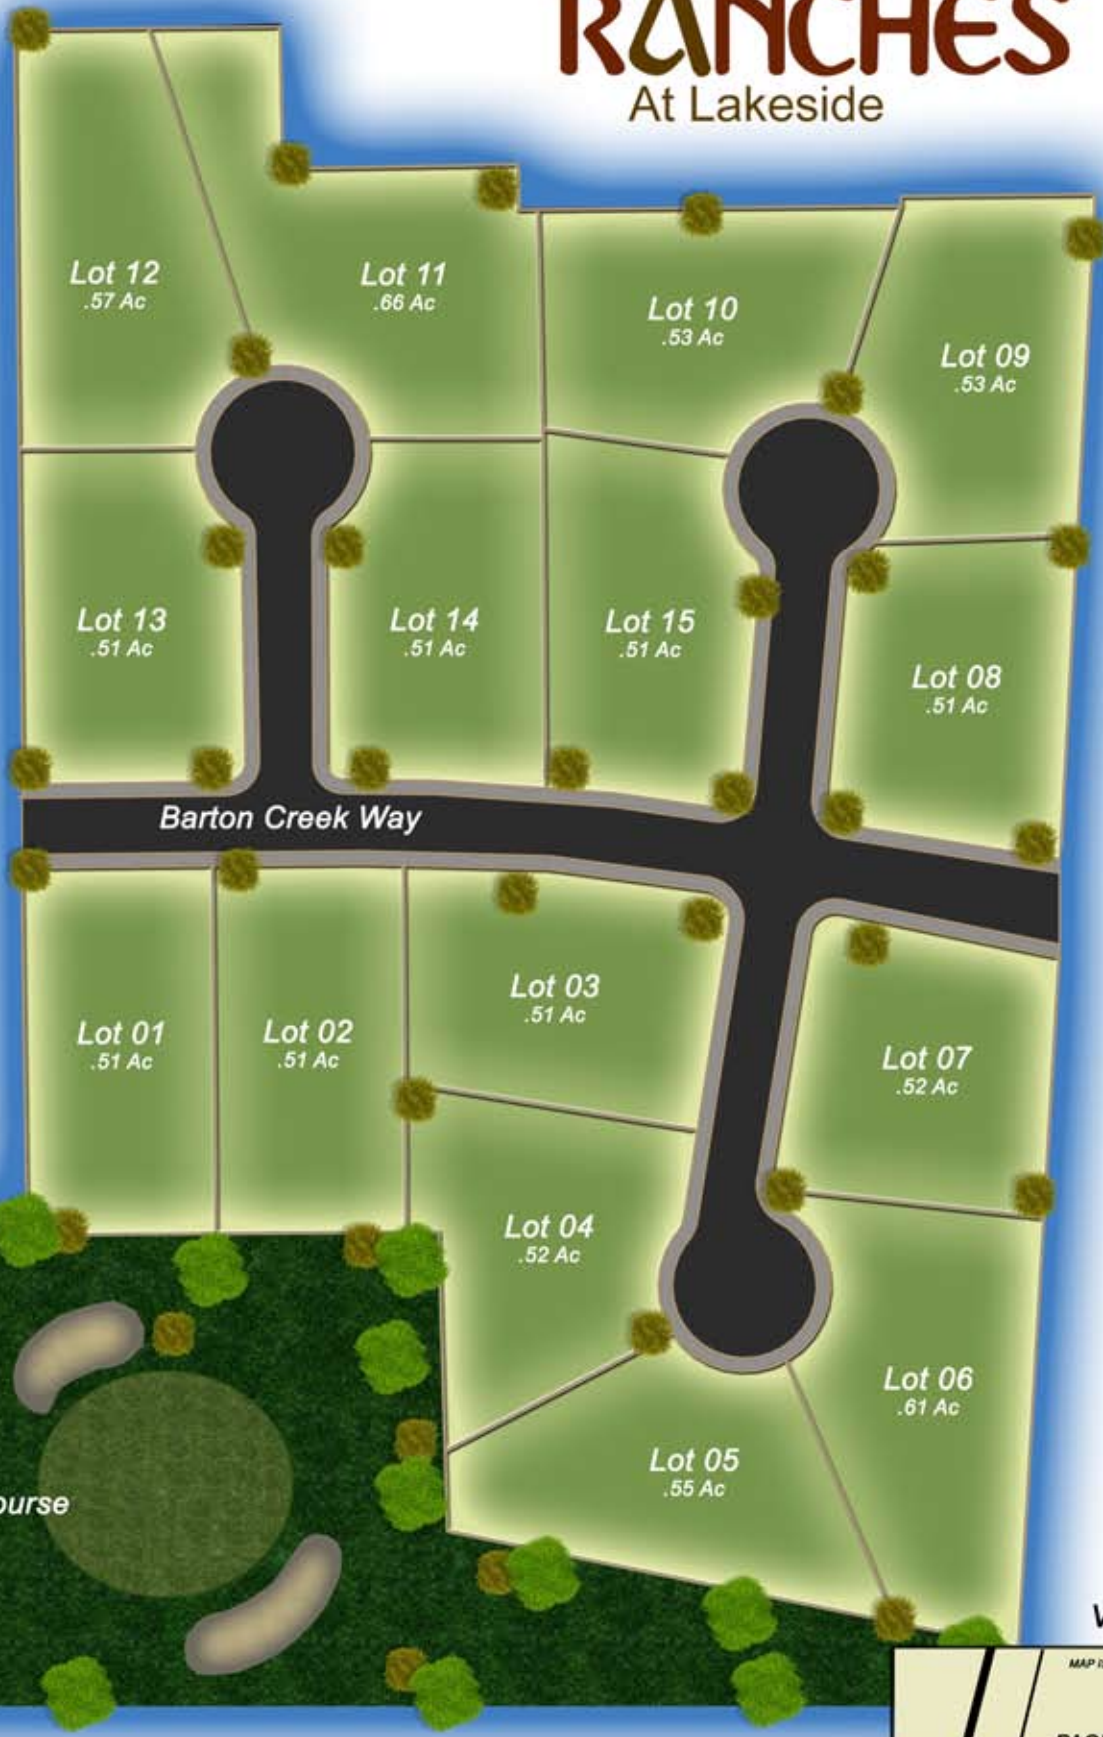

# The RANCHES

At Lakeside

## VICINITY MAP

PHILLIPS HOMES 801-755-8200

Map not to scale. Artist conception only and information is subject to change.